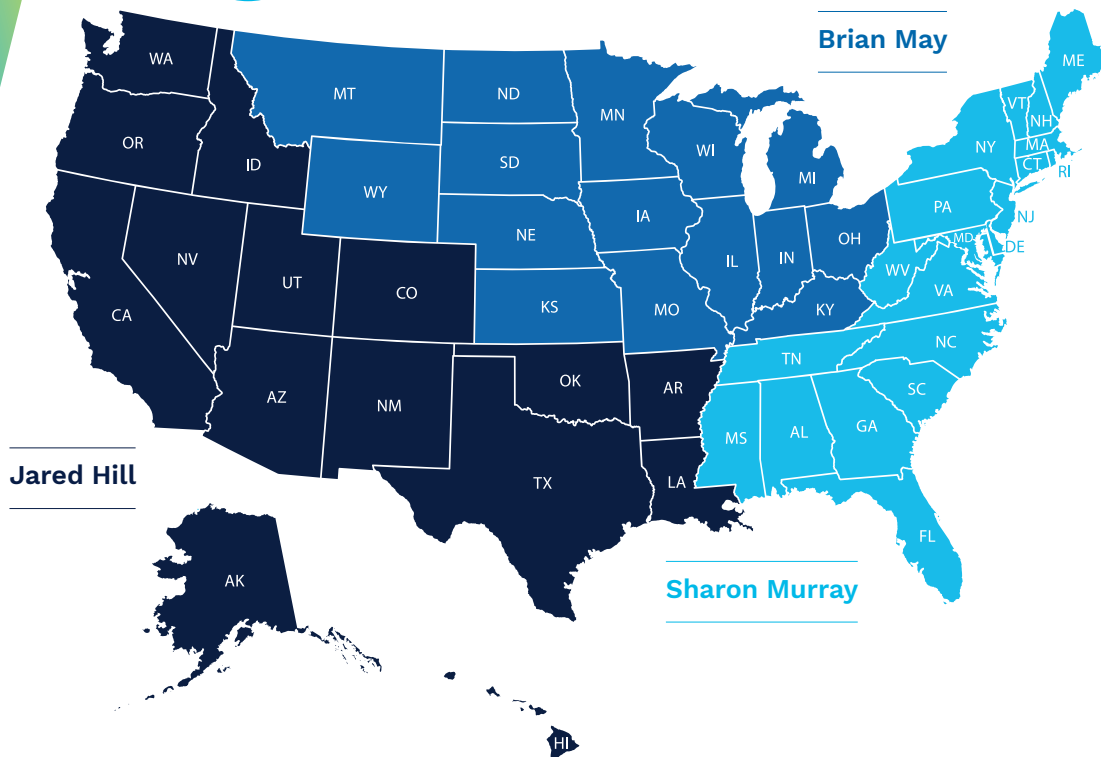

Tech Data / Riverbed Coverage

East: **Ari Elkaim**
 West: **Wanda Snell**
 Federal/SLED: **Jerry Hertel**

Vendor Resources

Vice President, Data and Networking Solutions

Cheryl Neal

Cheryl.Neal@techdata.com